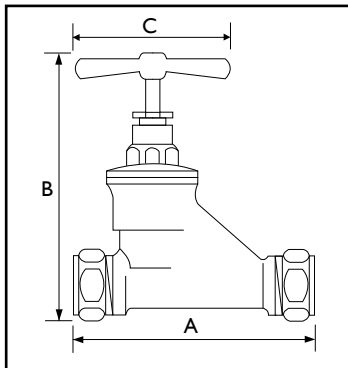

DZR Compression Stopcock,
Crutch Top -
Sizes 15mm - 54mm

Pressure/Temperature Rating

10 Bar/90°C

16 Bar/30°C

Dimensions

Unit: mm

DN	A	B	C
15	74	90	50
22	89	106	50
28	107	122	62
35	129	179	84
42	137	177	84
54	165	217	81