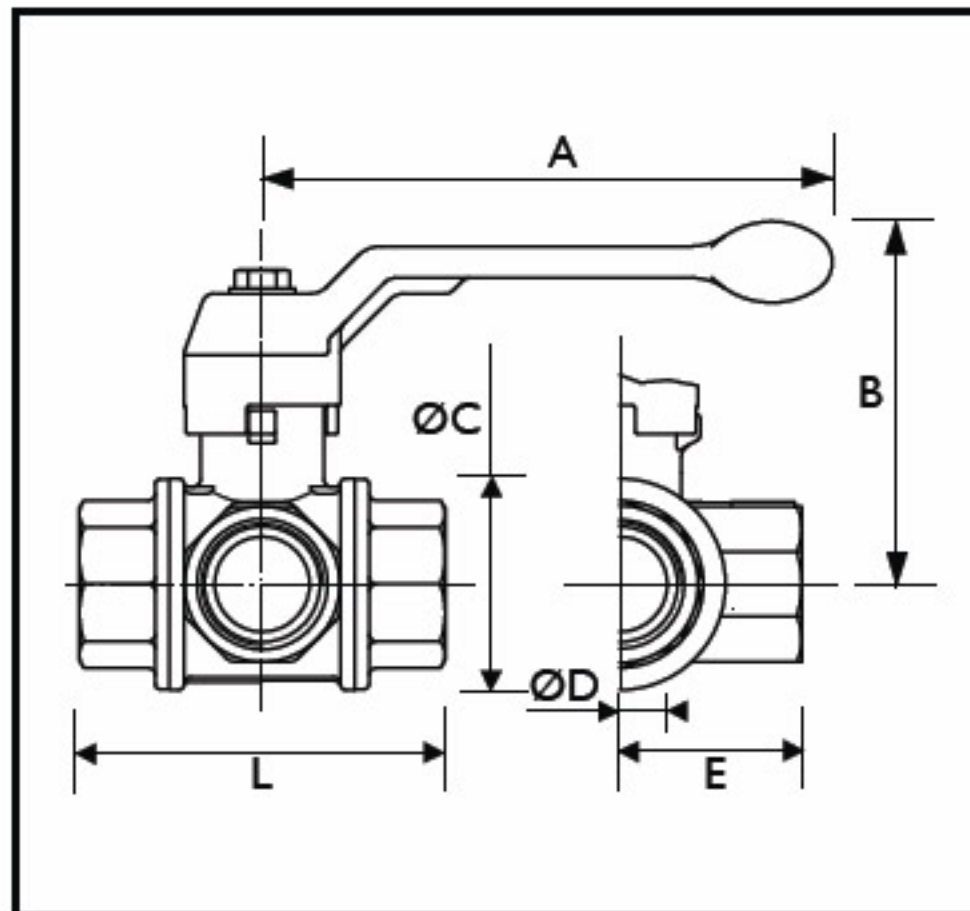

Full Bore N.P. Brass 3-Way 'L' Ported Side Entry Ball Valve,
Lever Operated - Sizes 1/2" - 2"

End Connections:
BS EN 10266 Parallel
(ISO 7/1 Rp)

ALSO AVAILABLE:
'T' port Option

Pressure/Temperature Rating

10 Bar/90°C

Buy This Item Online!
Simply click on the size
you require from the
Dimensions list below.

Dimensions

Unit: mm

	A	B	ØC	ØD	E	L
3/8"	100	61	29	10	27	55
1/2"	100	64	36	14	33	69
3/4"	120	76	45	19	38	77
1"	120	80	54	24	46	89
1 1/4"	150	98	65	30.5	54	103
1 1/2"	150	104	79	38.5	61	114
2"	175	119	96	48.5	73	134