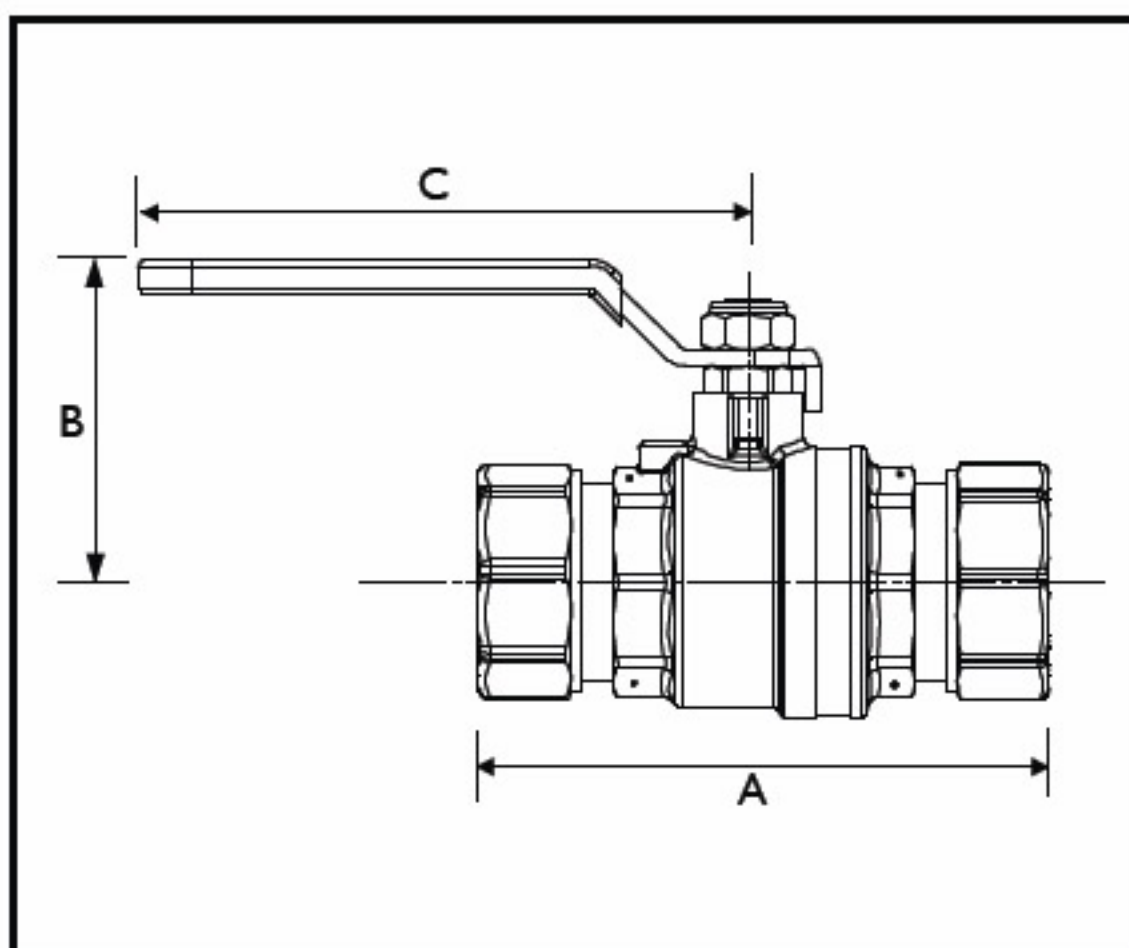

DZR Full Bore Compression Ball Valve,  
Lever Operated - Sizes 15mm - 54mm

End Connections:  
Compression to BS EN 1254-2

Pressure/Temperature Rating

10 Bar/100°C

16 Bar/70°C

Buy This Item Online!

Simply click on the size you require from the Dimensions list below.

Dimensions

Unit: mm

DN	A	B	C
15	81	44	85
22	89	52	106
28	99	56	106
35	109	63	130
42	128	69	130
54	142	83	165